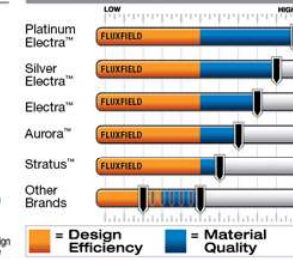

Plug Info

Fidelity Grade

Mini-Electra™

- Fluxfield Design/Composilex 2
- OCC-7N Copper 15ga./1.4mm²
- Dia.: cable 11mm, plug 35mm
- Superior purity and depth

Mini-Aurora™

- Fluxfield Design/Composilex 2
- Silver-clad OFC 15ga./1.4mm²
- Dia.: cable 11mm, plug 35mm
- Greater contrast and focus