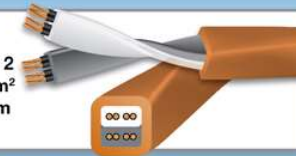

Plug Info

Fidelity Grade

Mini-Electra™

- Fluxfield Design/Composilex 2
- OCC-7N Copper 15ga./1.4mm²
- Dia.: cable 11mm, plug 35mm
- Superior purity and depth

Mini-Aurora™

- Fluxfield Design/Composilex 2
- Silver-clad OFC 15ga./1.4mm²
- Dia.: cable 11mm, plug 35mm
- Greater contrast and focus